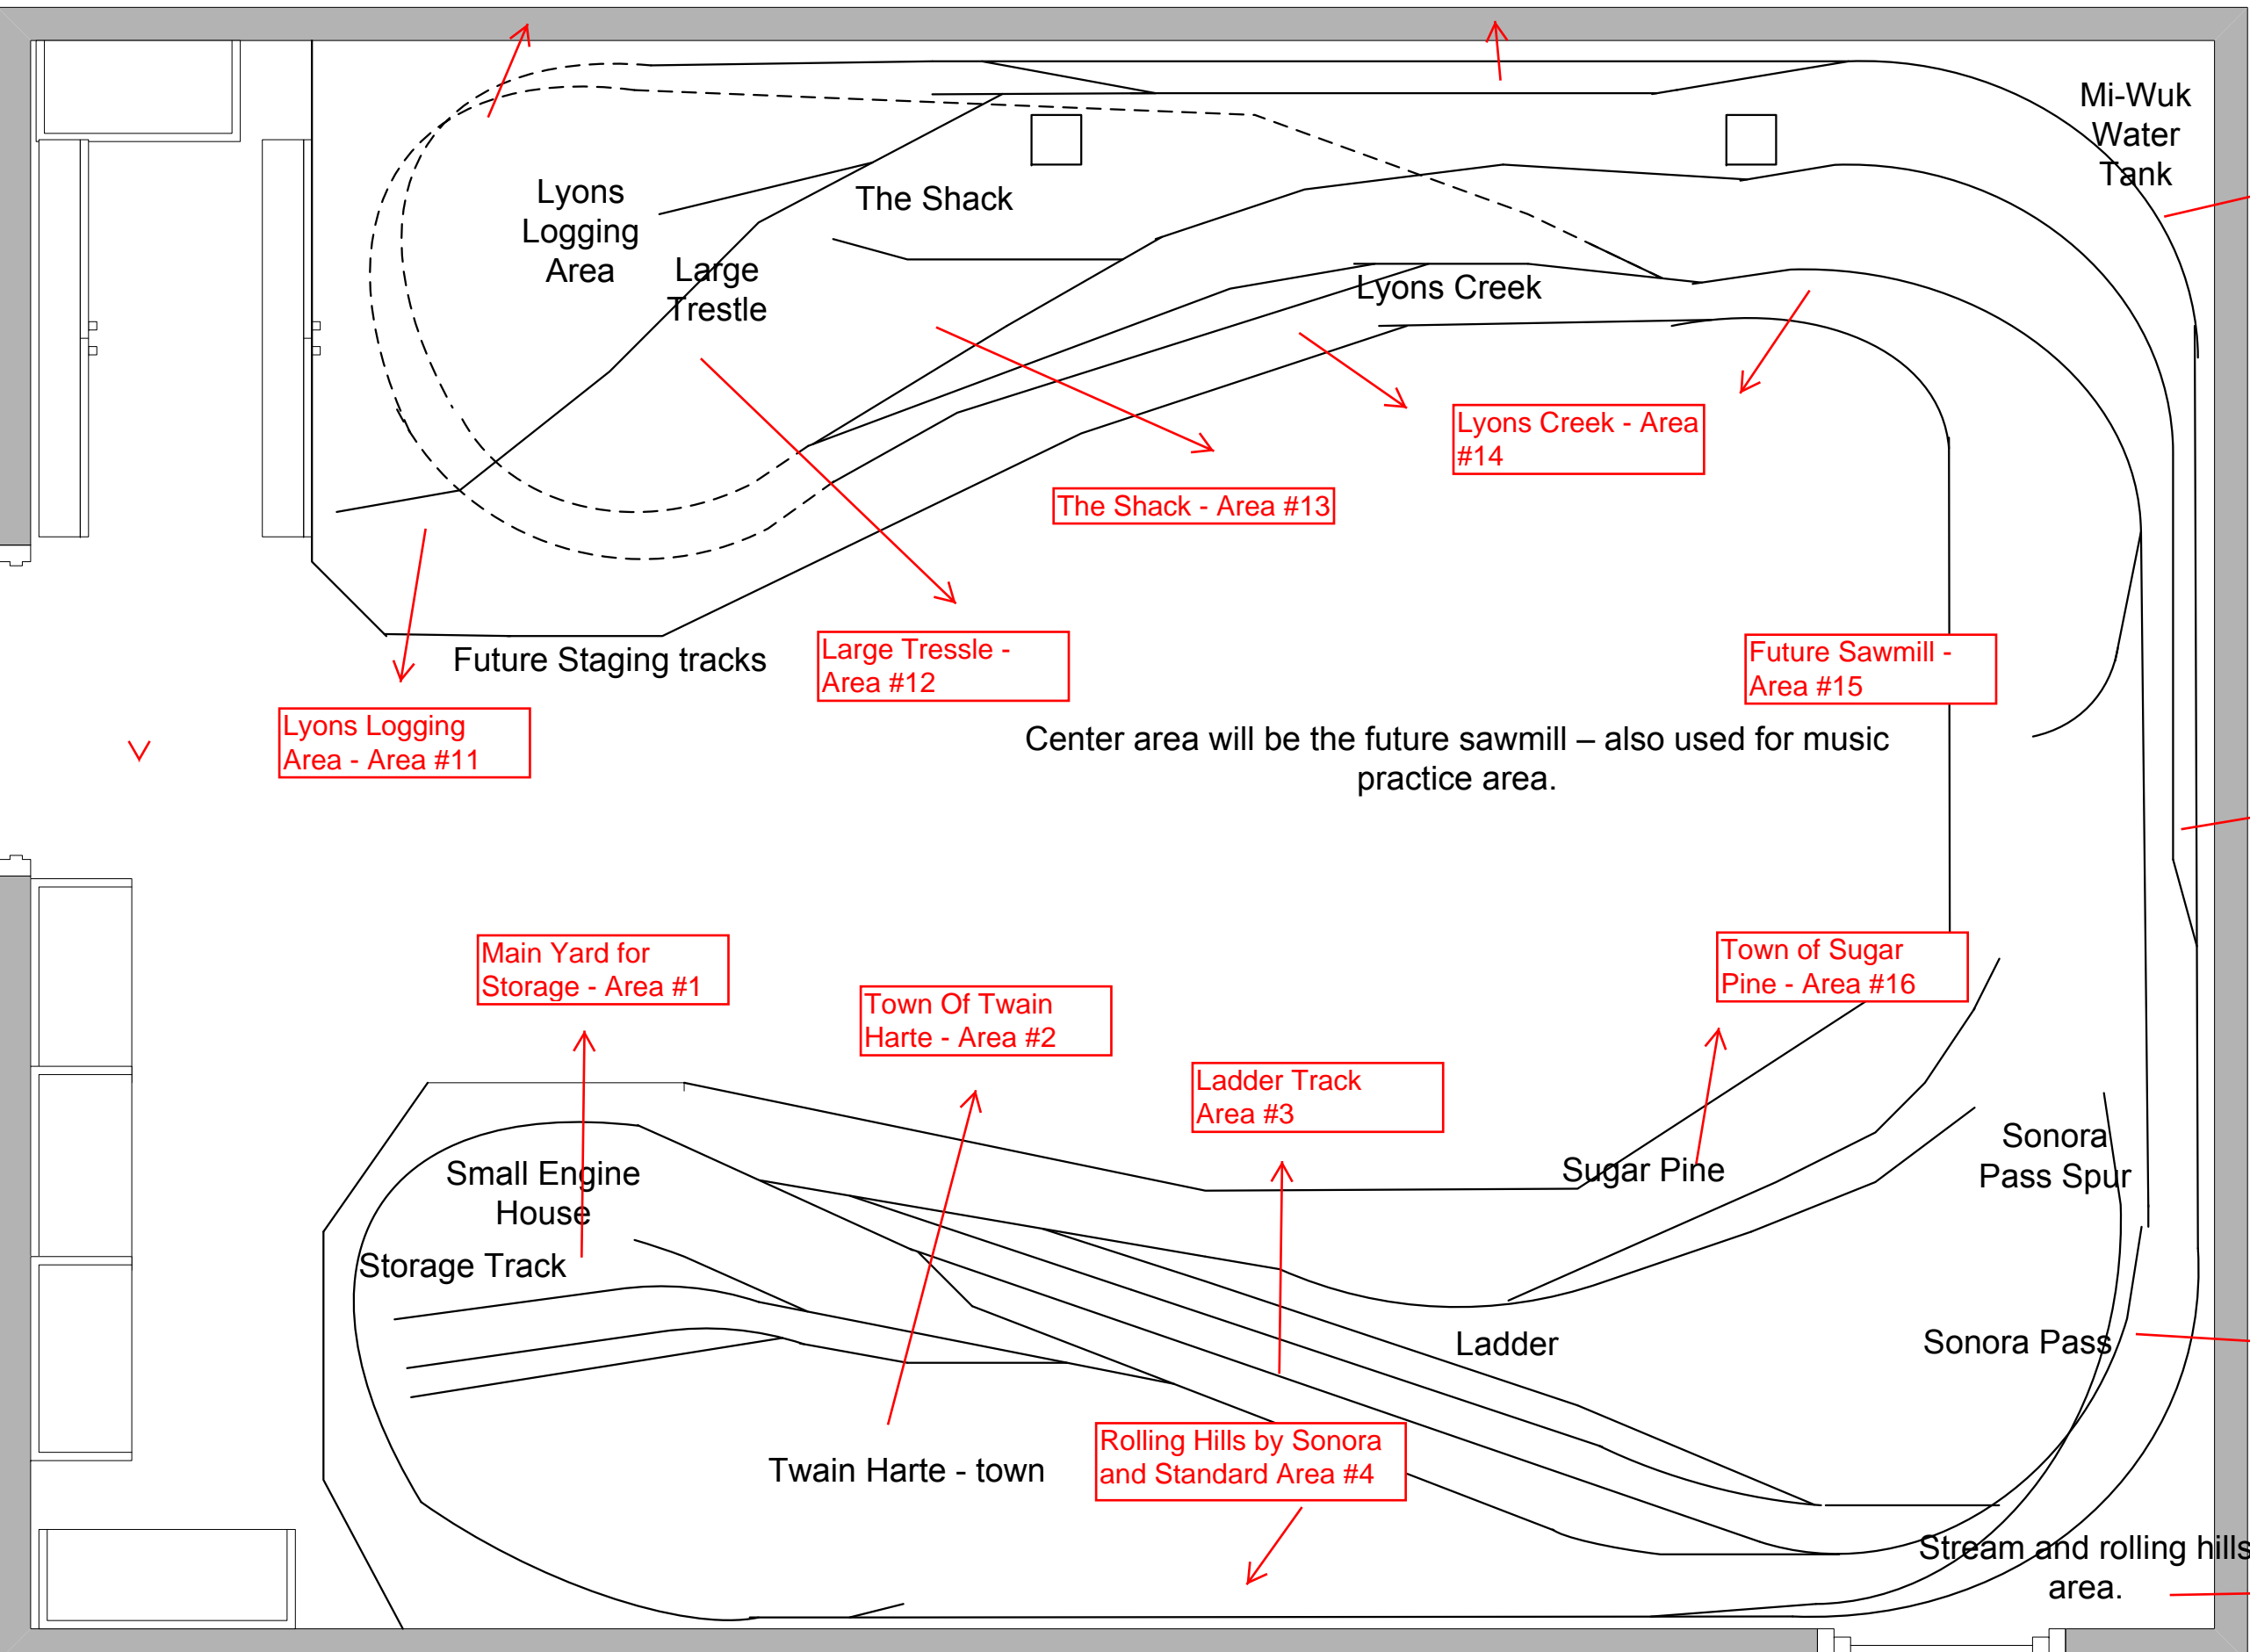

Hidden track - Area #10

In the 'Woods' passing track - Area #9

Water Tank at Mi-Wuk - Area #8

Lyons Logging Area - Area #11

The Shack - Area #13

Lyons Creek - Area #14

Future Sawmill - Area #15

Heading up towards log loading area - Area #7

Main Yard for Storage - Area #1

Town Of Twain Harte - Area #2

Ladder Track Area #3

Town of Sugar Pine - Area #16

Sonora Pass - Area #6

Stream and rolling hills - Area #5

Rolling Hills by Sonora and Standard Area #4

Lyons Logging Area

The Shack

Lyons Creek

Mi-Wuk Water Tank

Large Trestle

Future Staging tracks

Large Tressle - Area #12

Center area will be the future sawmill - also used for music practice area.

Stream and rolling hills area.